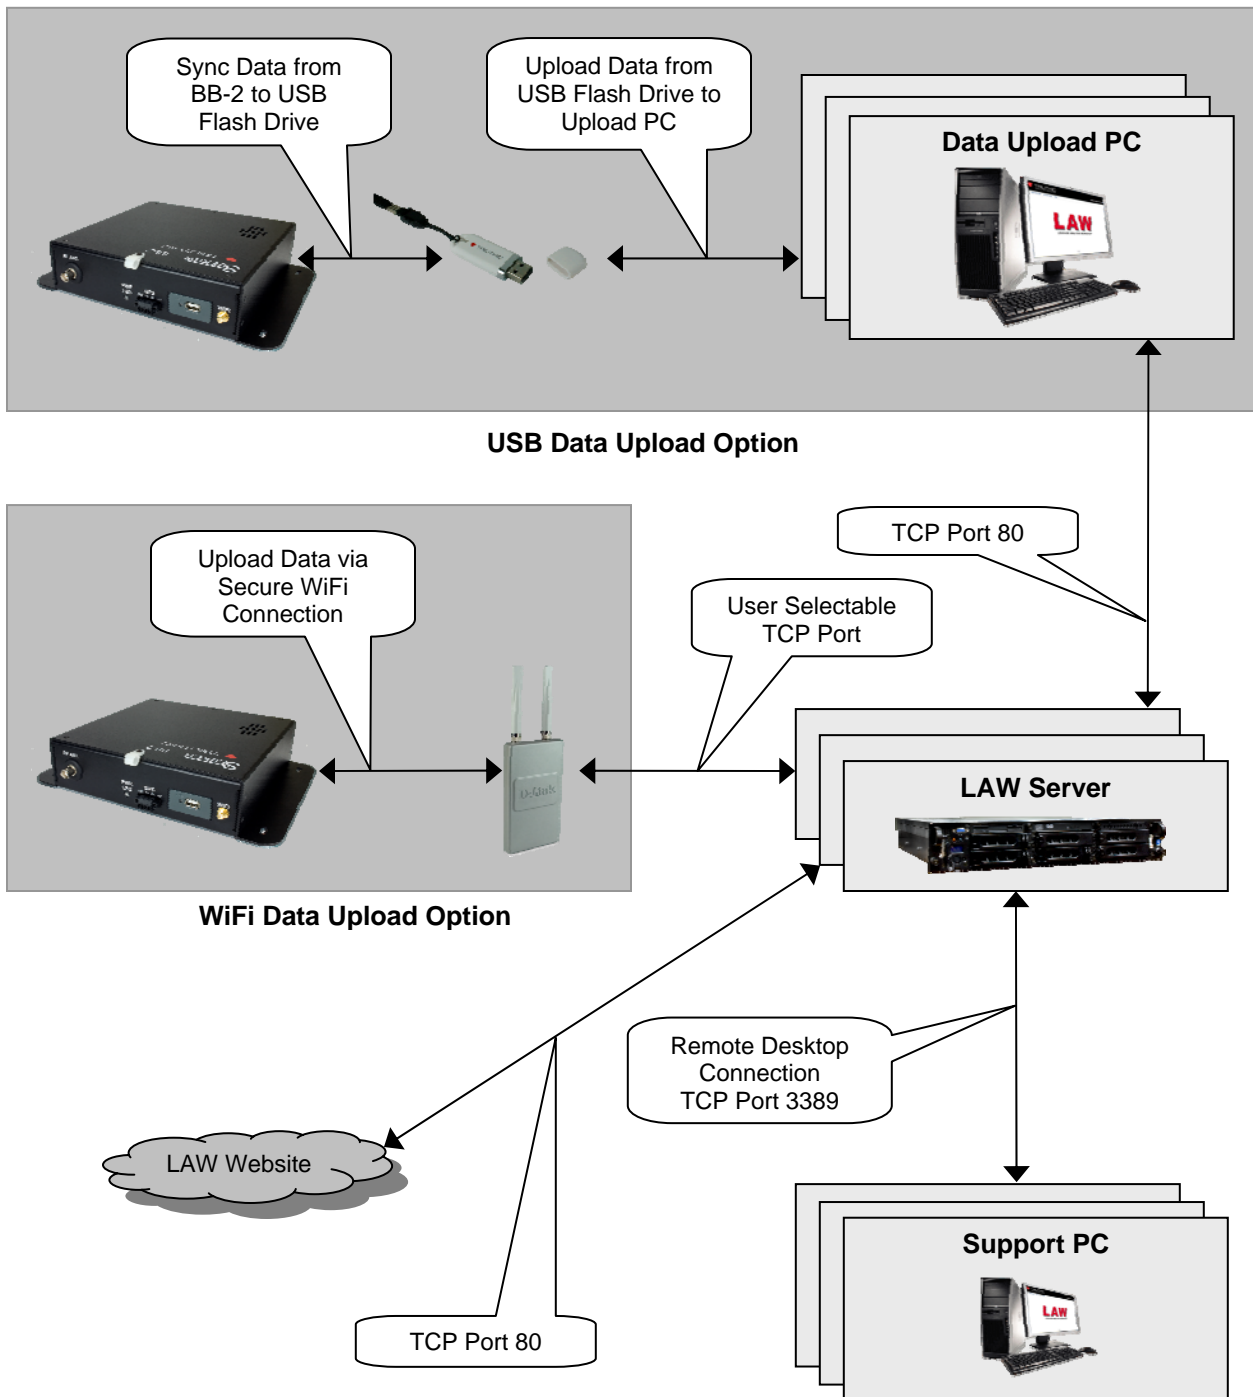

LAW Ports and Protocols

Using LAW with Seeker & Seeker GPS

For Additional Help Contact
 Trilithic Applications Engineering
 1-800-344-2412 or 317-895-3600
support@trilithic.com or
www.trilithic.com

LAW Ports and Protocols
 P/N 0010275048 – Rev 10/08
 1 of 2

Using LAW with Seeker BB-2

For Additional Help Contact
 Trilithic Applications Engineering
 1-800-344-2412 or 317-895-3600
support@trilithic.com or
www.trilithic.com

LAW Ports and Protocols
 P/N 0010275048 – Rev 10/08
 2 of 2