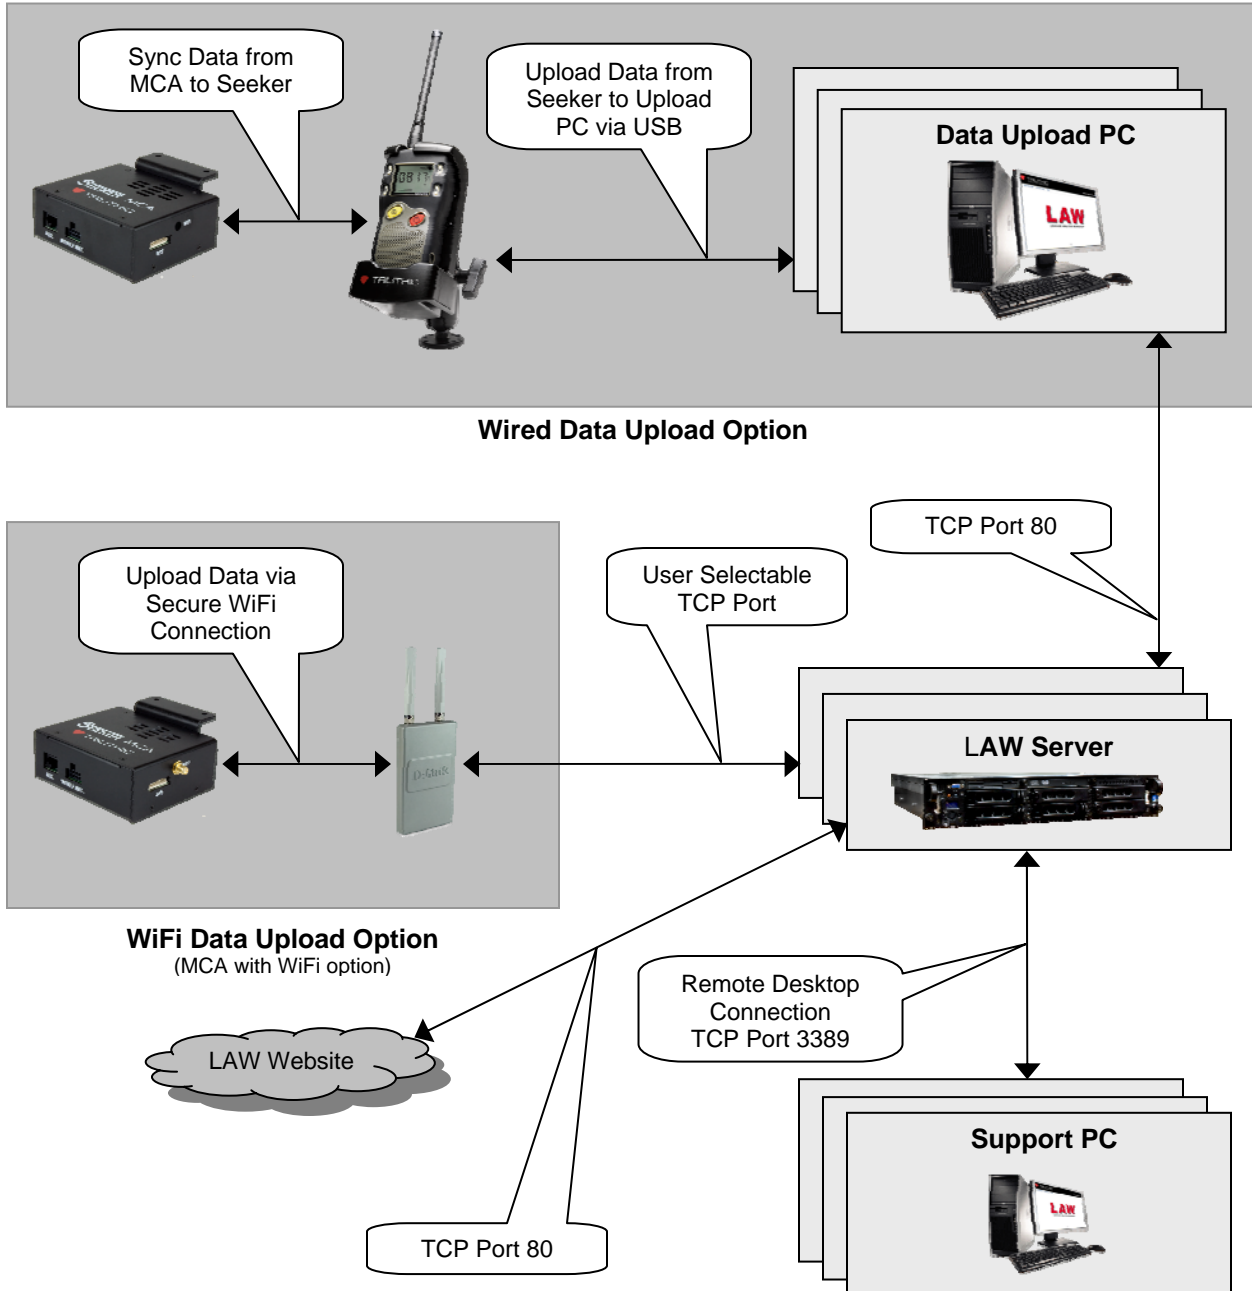

LAW Ports and Protocols

Using LAW with Seeker & Seeker GPS

For Additional Help Contact
 Trilithic Applications Engineering
 1-800-344-2412 or 317-895-3600
support@trilithic.com or
www.trilithic.com

LAW Ports and Protocols
 P/N 0010275048 – Rev 10/08
 1 of 2

Using LAW with Seeker BB-2

For Additional Help Contact
 Trilithic Applications Engineering
 1-800-344-2412 or 317-895-3600
support@trilithic.com or
www.trilithic.com

LAW Ports and Protocols
 P/N 0010275048 – Rev 10/08
 2 of 2